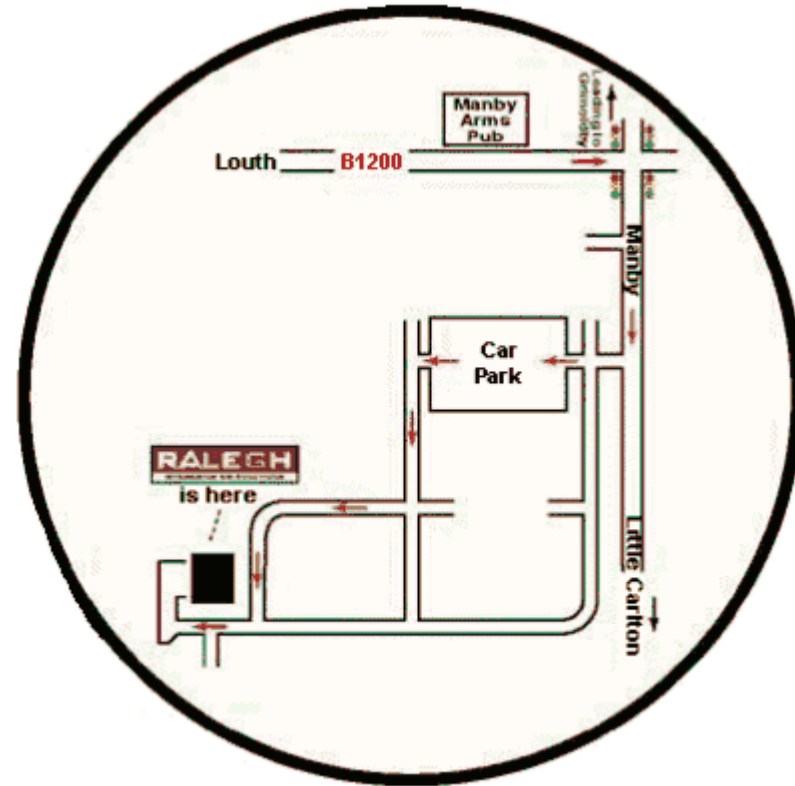

MAP AND DIRECTIONS

Ralegh Limited
Aries House
Manby Park
Manby
Lincolnshire
LN11 8UT
01507 327040
01507 327039