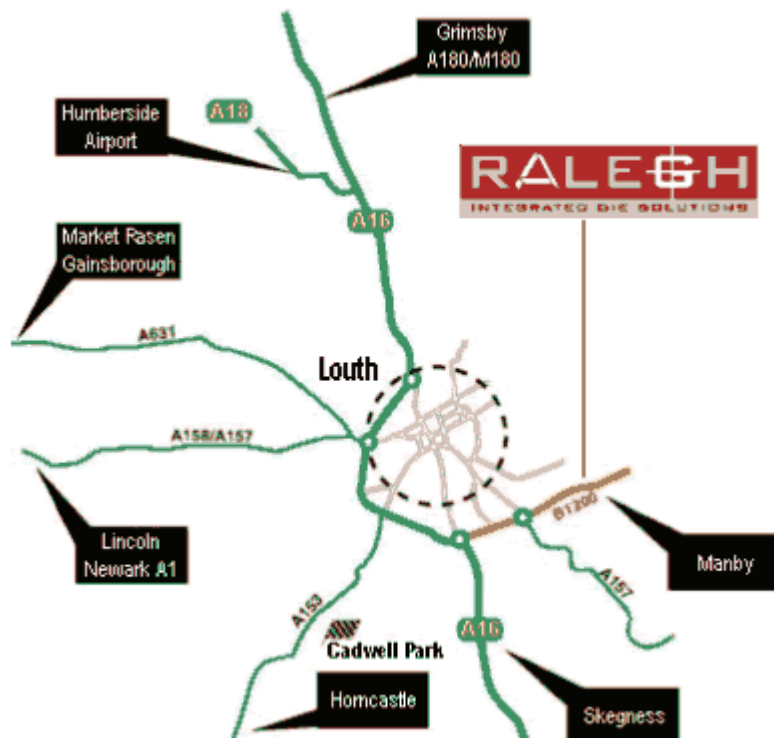

MAP AND DIRECTIONS

Ralegh Limited
Aries House
Manby Park
Manby
Lincolnshire
LN11 8UT
01507 327040
01507 327039