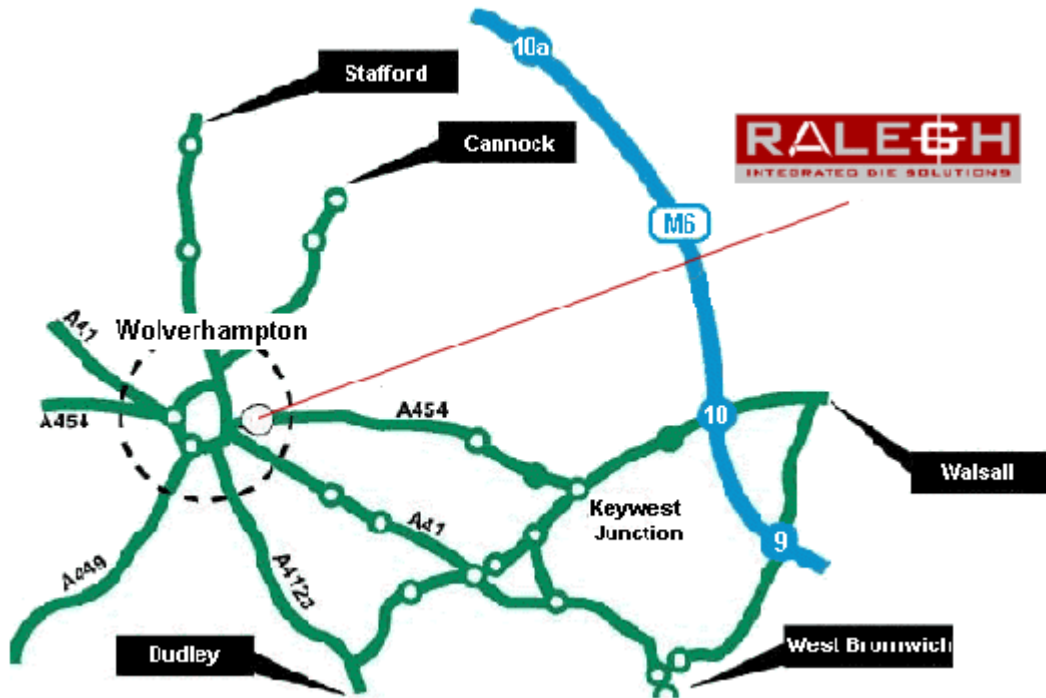

MAP AND DIRECTIONS

Ralegh Limited
Unit 4
Parkside Industrial Estate
Hickman Avenue
Wolverhampton
WV1 2EN
01902 352242
01902 351270